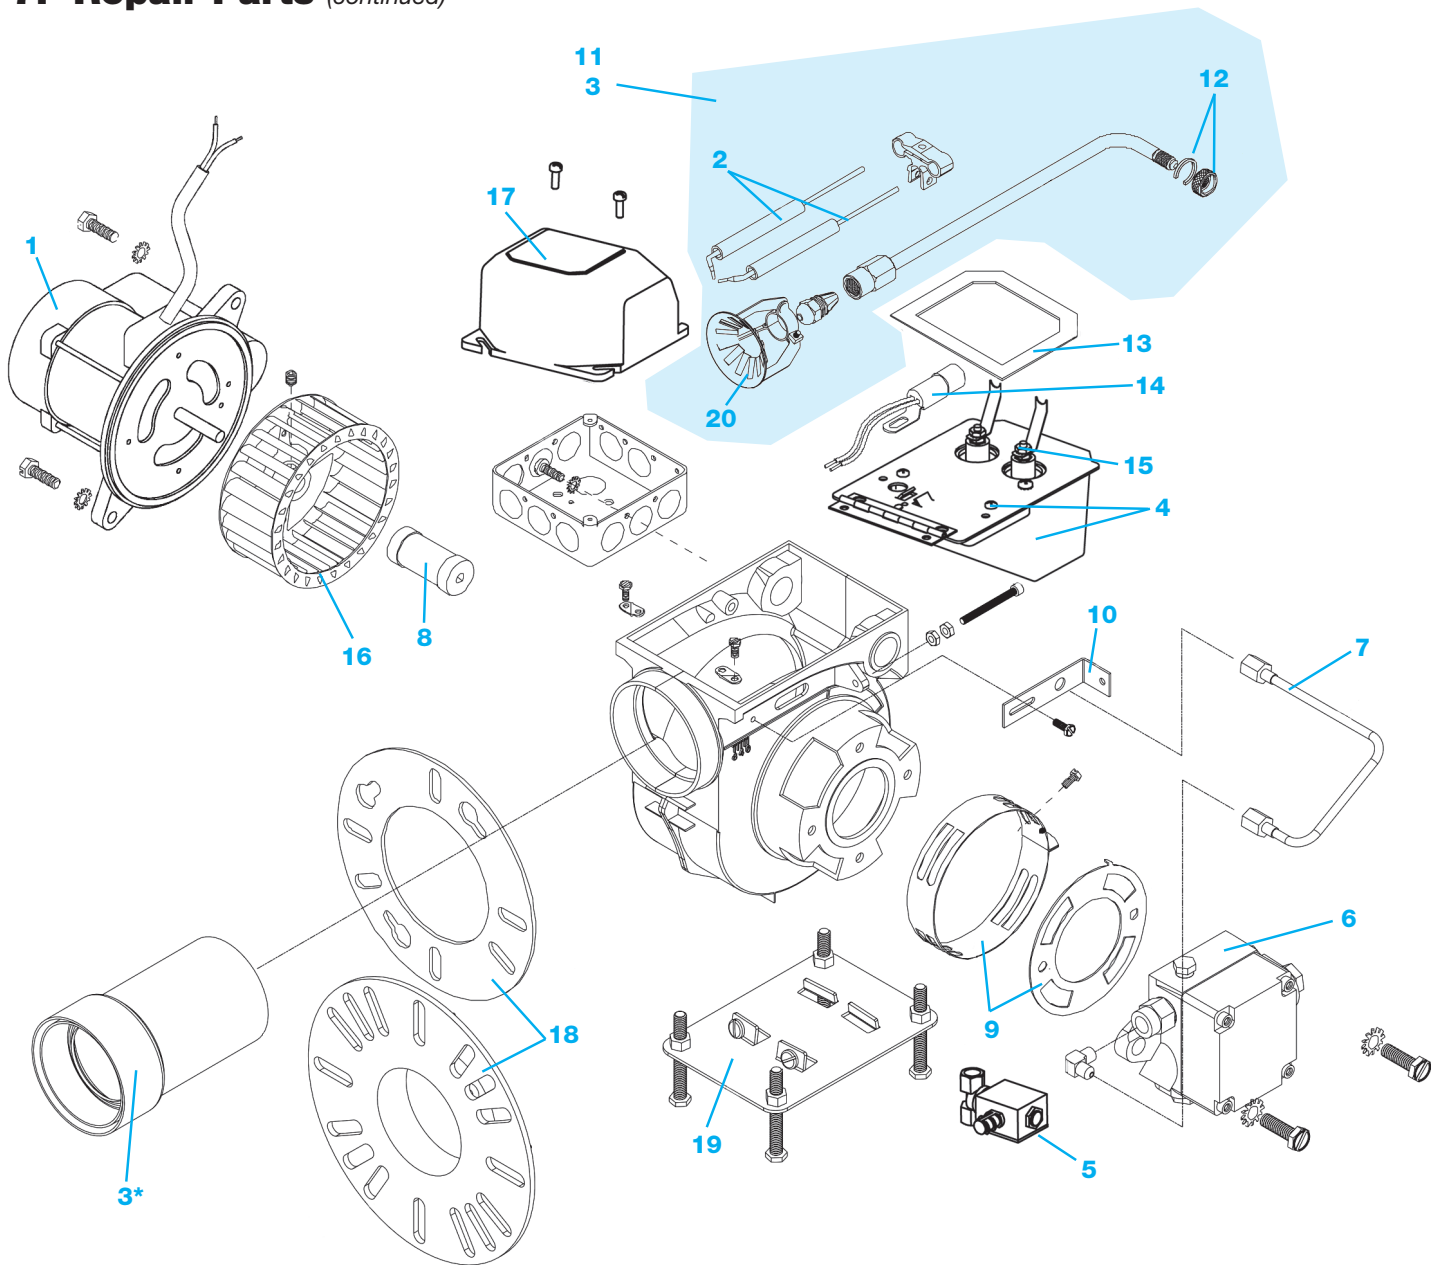

7. Repair Parts *(continued)*

*3 includes selected air tube and combustion head assembly